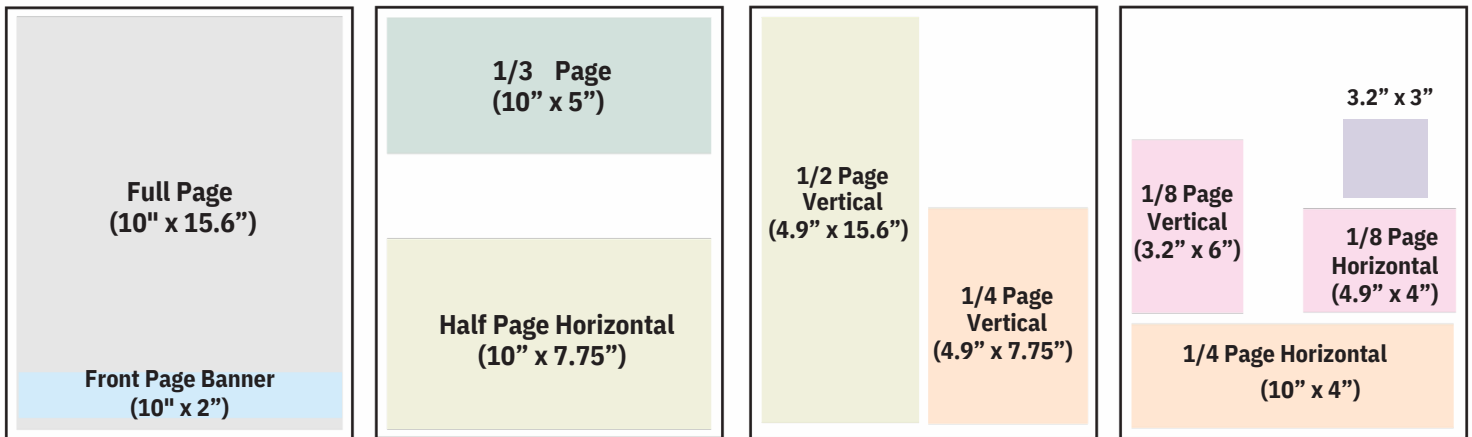

LEISURE WORLD NEWSPAPER PRICING

PRICES LISTED ARE PER MONTH

Save 5%!

Save 10%!

Save 25%!

<u>Ad Size</u>	<u>1 Month</u>	<u>3 Months</u>	<u>6 Months</u>	<u>12 Months</u>
3.2" x3" Business Directory Ad	\$250	\$240	\$225	\$190
1/8 Page Horizontal or Vertical	\$450	\$430	\$405	\$340
1/4 Page Horizontal or Vertical	\$650	\$620	\$585	\$490
1/3 Page Horizontal or Vertical	\$750	\$710	\$675	\$565
1/2 Page Horizontal or Vertical	\$850	\$810	\$765	\$640
Full Page	\$1,600	\$1,520	\$1,440	\$1,200
Front Page Ad (6 available)	\$700	\$665	\$630	\$525