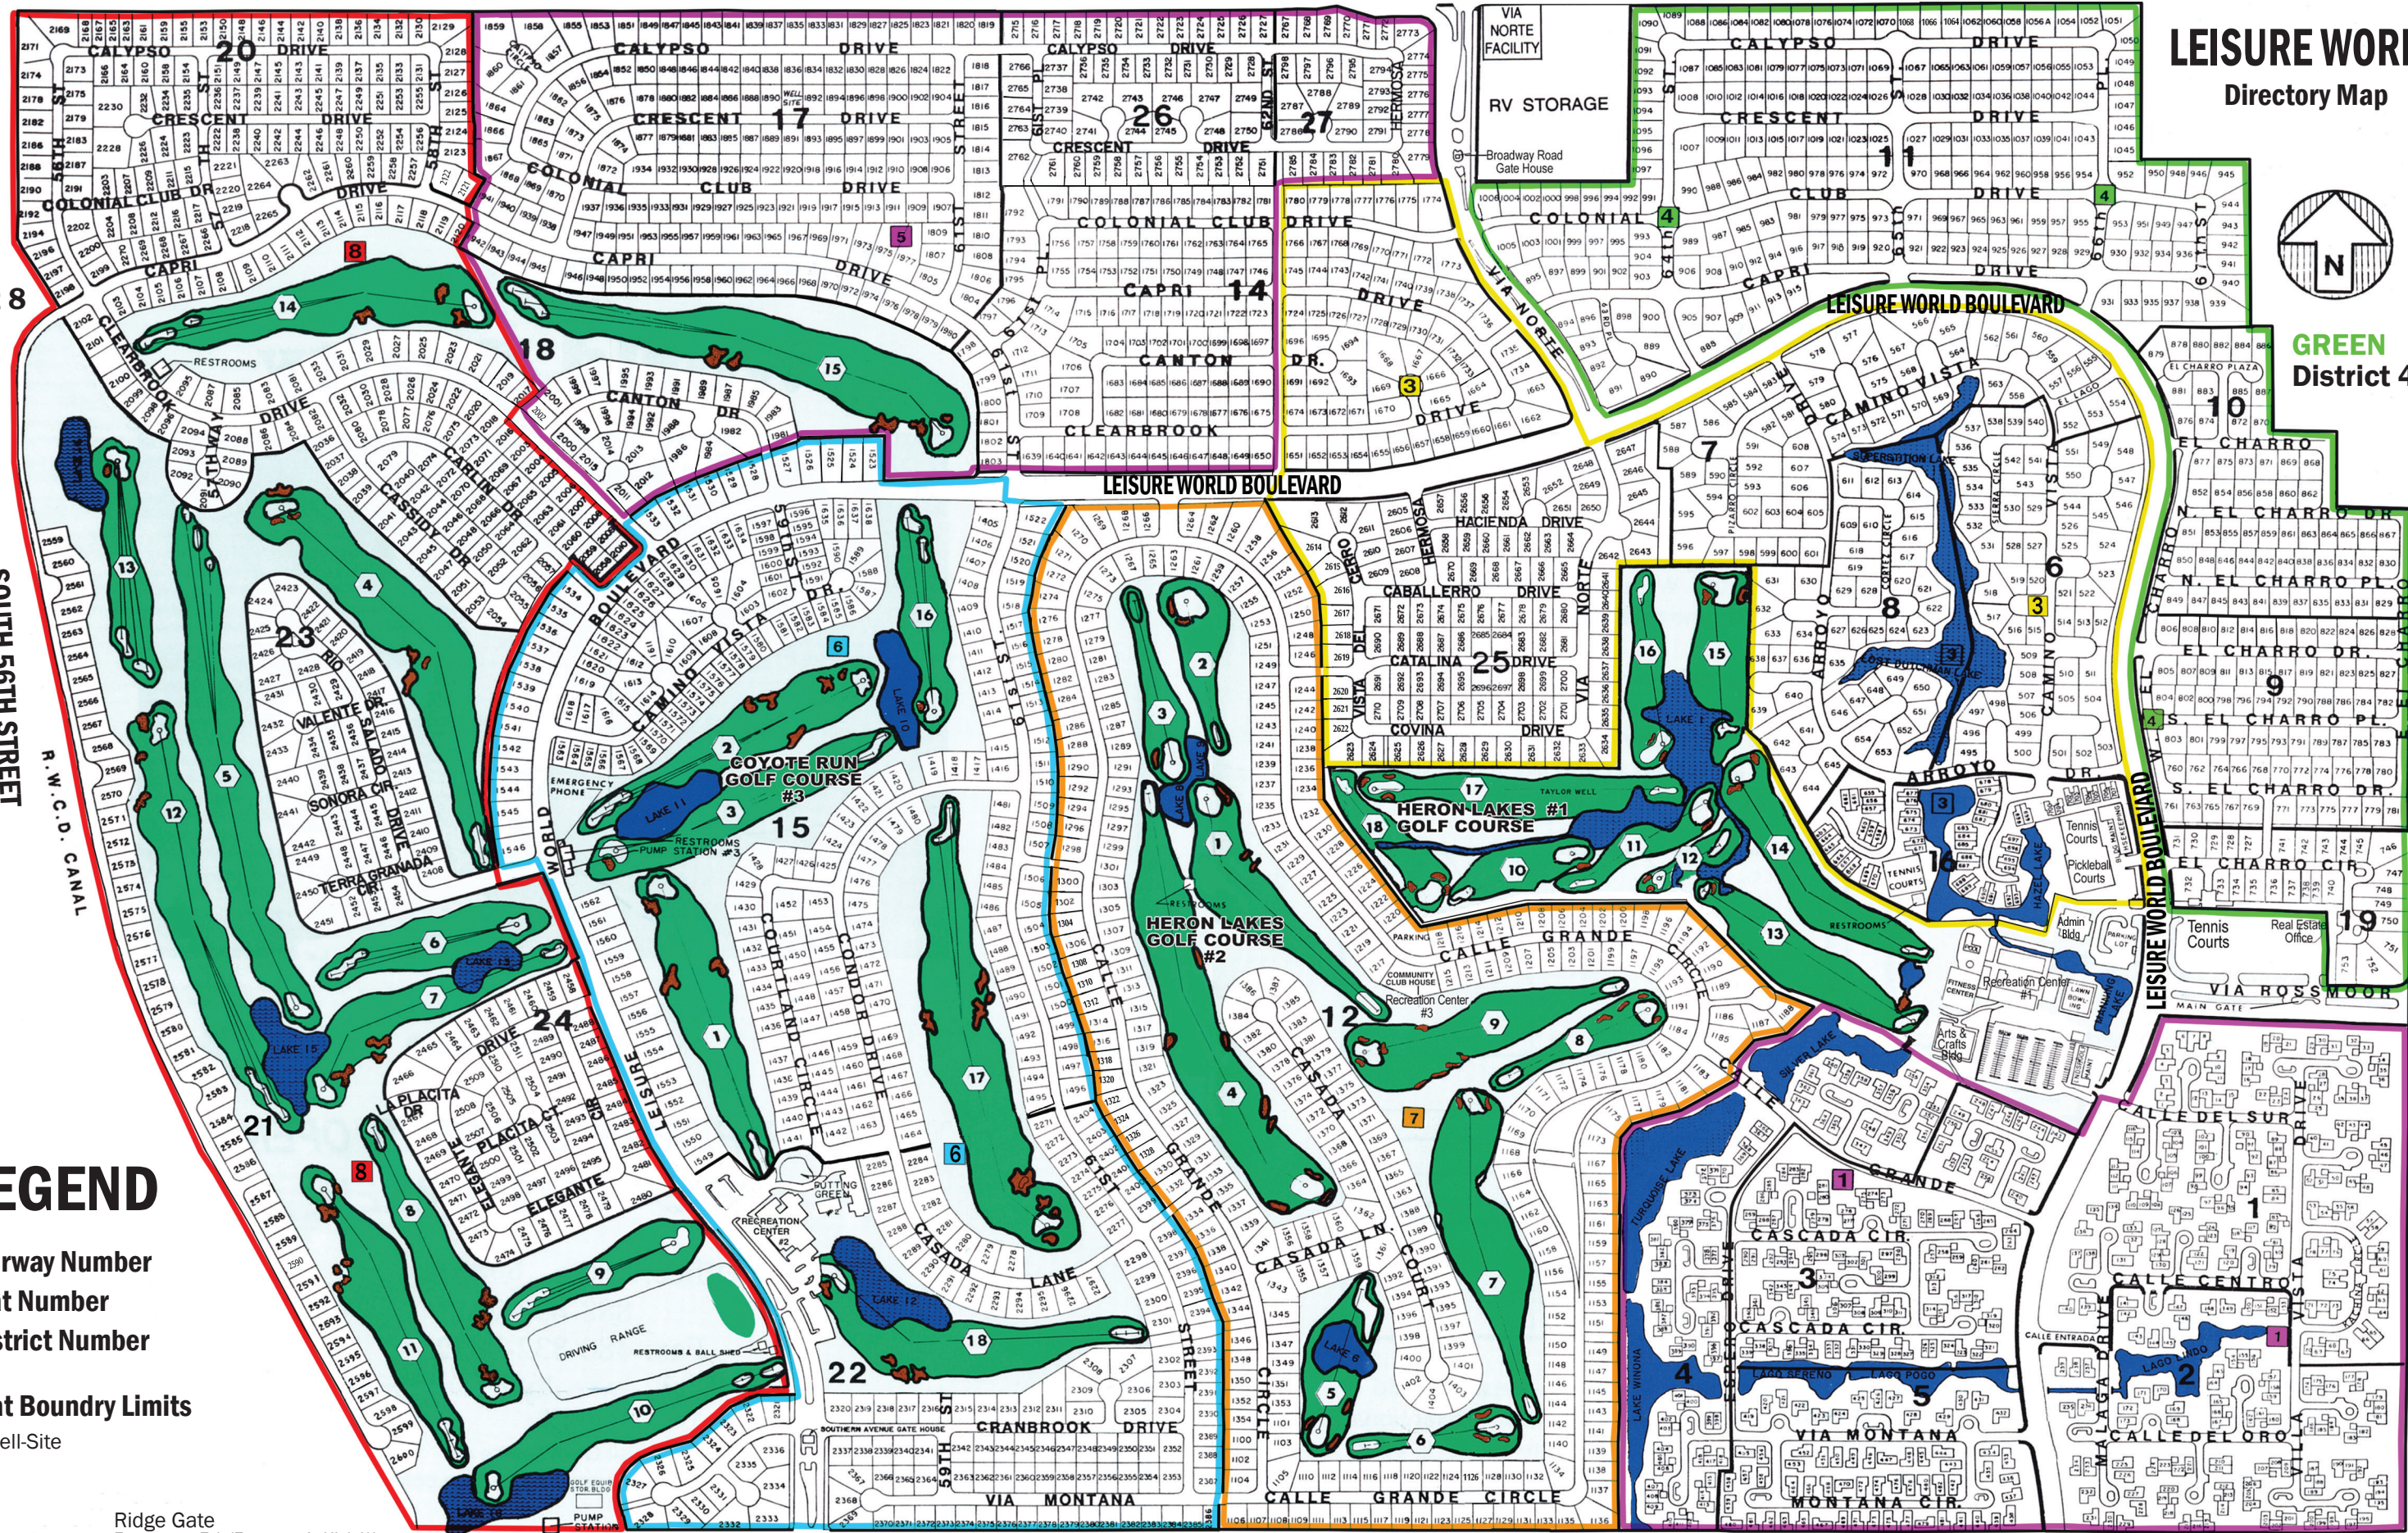

PURPLE  
District 5

BROADWAY ROAD

YELLOW  
District 3

SECTIONS 25 & 26 T1N, R1E, G & SRB & M

LEISURE WORLD  
Directory Map

GREEN  
District 4

RED  
District 8

SOUTH 56TH STREET

POWER ROAD

BLUE  
District 6

SOUTHERN AVENUE

ORANGE  
District 7

PINK  
District 1

# LEGEND

- = Fairway Number
- = Plat Number
- = District Number
- = Plat Boundary Limits
- = Well-Site

Ridge Gate  
Emergency Exit/Entrance At High Water